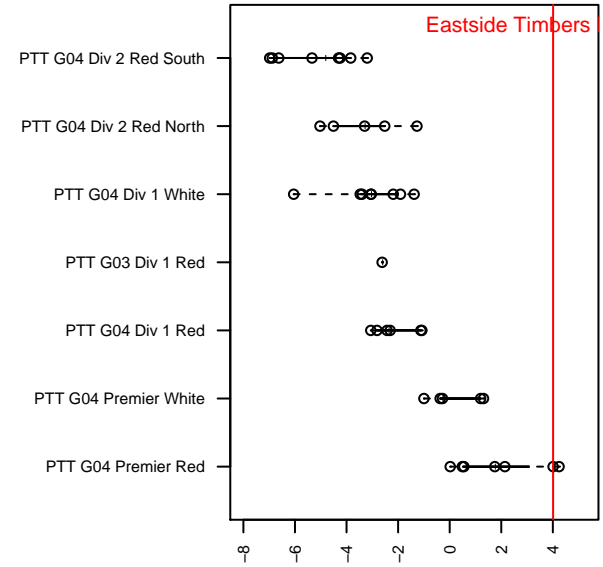

Eastside Timbers Red G04

Eastside Timbers
 Gresham, OR
 G04 total strength=1755
 attack=32.73 defense=22.96
 fall league = PTT G04 Premier Red
 notes= adiStars; Swansea

alt names used:
 EASTSIDE TIMBERS '04G RED EASTSIDE TI
 Eastside Timbers 04G Red (OR) (SC)
 EST 04G Red

Venues played:
 2017 Nike Crossfire Challenge Super Group U'
 2017 PTT G04 Premier Red

Eastside Timbers Red G04
 Dots are actual minus expected GF (blue circles) and GA (red triangles).
 Blue line is smoothed change in attack strength. Red is smoothed change in defense strength.

**attack and defense variance (black dot)
relative to other teams
and top 10 in region**

**attack and defense rating
relative to others at age
and all opponents in last 13 months**

Performance relative to 13 month average