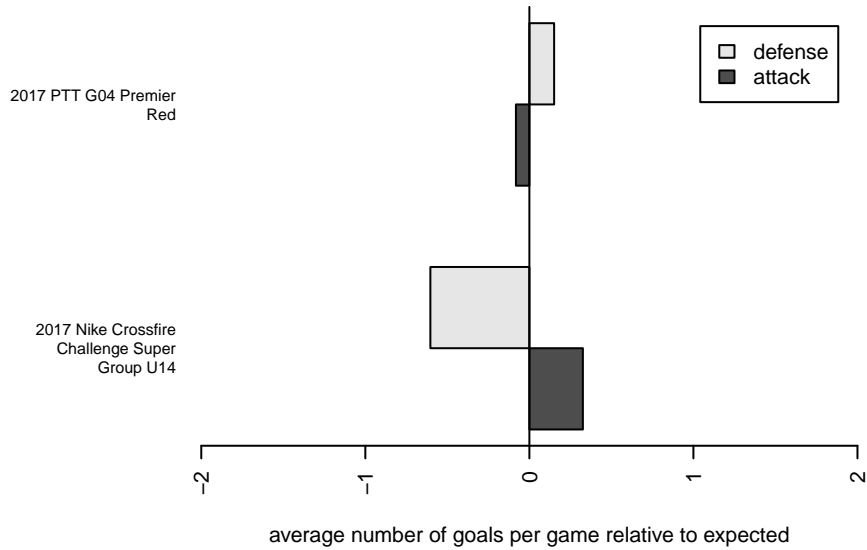

Eastside Timbers Red G04

Eastside Timbers
 Gresham, OR
 G04 total strength=1755
 attack=32.73 defense=22.96
 fall league = PTT G04 Premier Red
 notes= adiStars; Swansea

alt names used:
 EASTSIDE TIMBERS '04G RED EASTSIDE TI
 Eastside Timbers 04G Red (OR) (SC)
 EST 04G Red

Venues played:
 2017 Nike Crossfire Challenge Super Group U'
 2017 PTT G04 Premier Red

Eastside Timbers Red G04
 Dots are actual minus expected GF (blue circles) and GA (red triangles).
 Blue line is smoothed change in attack strength. Red is smoothed change in defense strength.

**attack and defense variance (black dot)
relative to other teams
and top 10 in region**

**attack and defense rating
relative to others at age
and all opponents in last 13 months**

Performance relative to 13 month average