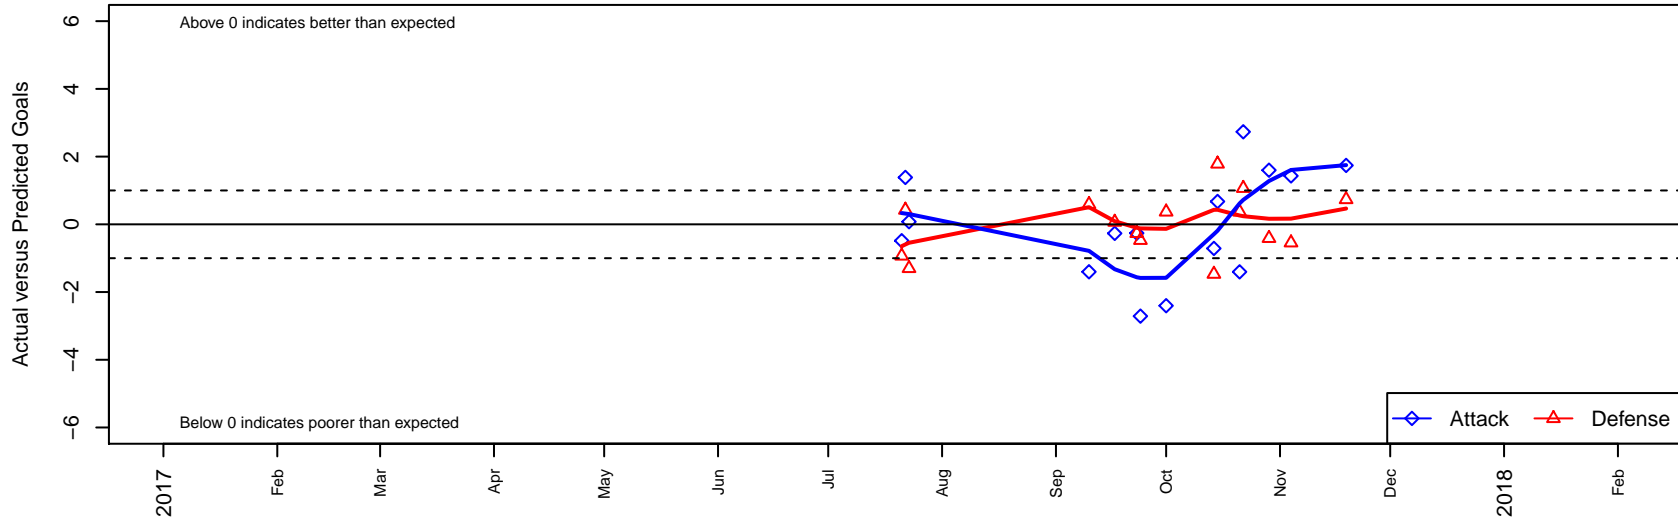

Eastside Timbers Red G04

Eastside Timbers
 Gresham, OR
 G04 total strength=1755
 attack=32.73 defense=22.96
 fall league = PTT G04 Premier Red
 notes= adiStars; Swansea

alt names used:
 EASTSIDE TIMBERS '04G RED EASTSIDE TI
 Eastside Timbers 04G Red (OR) (SC)
 EST 04G Red

Venues played:
 2017 Nike Crossfire Challenge Super Group U'
 2017 PTT G04 Premier Red

Eastside Timbers Red G04
 Dots are actual minus expected GF (blue circles) and GA (red triangles).
 Blue line is smoothed change in attack strength. Red is smoothed change in defense strength.

**attack and defense variance (black dot)
relative to other teams
and top 10 in region**

**attack and defense rating
relative to others at age
and all opponents in last 13 months**

Performance relative to 13 month average