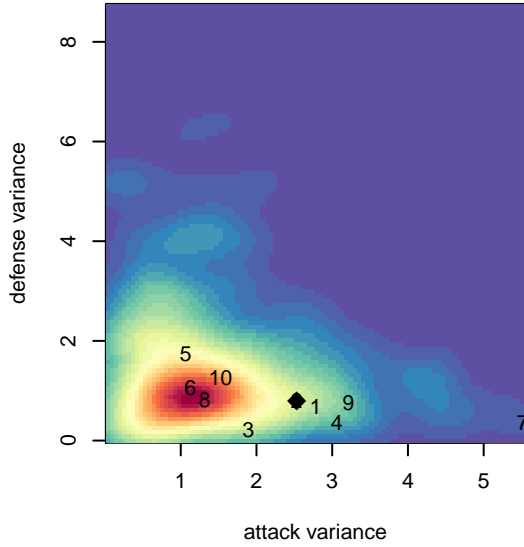

Eastside Timbers Red G04

Eastside Timbers
 Gresham, OR
 G04 total strength=1755
 attack=32.73 defense=22.96
 fall league = PTT G04 Premier Red
 notes= adiStars; Swansea

alt names used:
 EASTSIDE TIMBERS '04G RED EASTSIDE TI
 Eastside Timbers 04G Red (OR) (SC)
 EST 04G Red

Venues played:
 2017 Nike Crossfire Challenge Super Group U'
 2017 PTT G04 Premier Red

Eastside Timbers Red G04
 Dots are actual minus expected GF (blue circles) and GA (red triangles).
 Blue line is smoothed change in attack strength. Red is smoothed change in defense strength.

**attack and defense variance (black dot)
relative to other teams
and top 10 in region**

**attack and defense rating
relative to others at age
and all opponents in last 13 months**

Performance relative to 13 month average