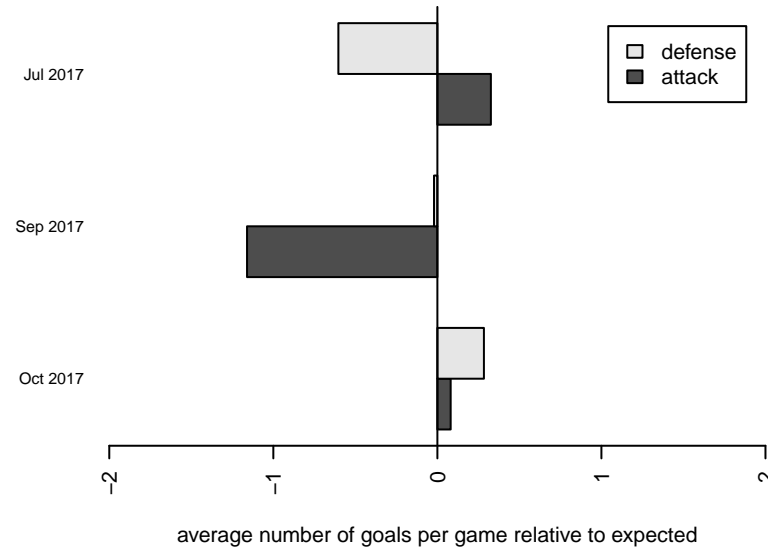

Performance relative to 13 month average